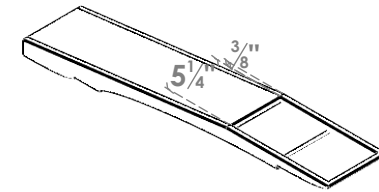

ITEM NUMBER: BRCPC060X32000X04000OLY

6"W X 32"D X 4"H OLYMPIC ARCHITECTURAL GRADE PVC CLOSED KNEE BRACE

SIDE PROFILE

FRONT PROFILE

ISOMETRIC

EKENA MILLWORK
2300 WEST MAIN ST.
CLARKSVILLE, TX 75426
TOLL FREE: 866-607-0453
WWW.EKENAMILLWORK.COM