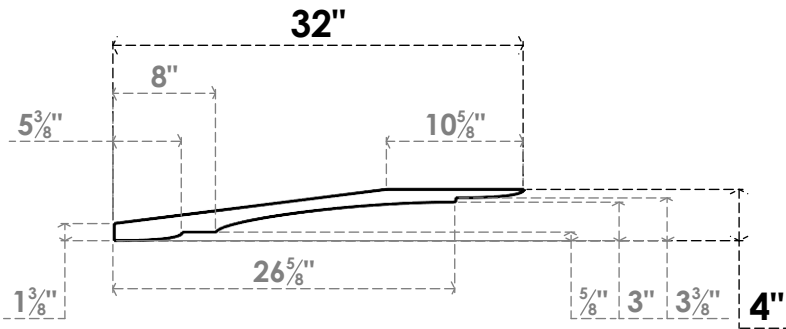

ITEM NUMBER: BRCPC060X32000X04000OLY

6"W X 32"D X 4"H OLYMPIC ARCHITECTURAL GRADE PVC CLOSED KNEE BRACE

SIDE PROFILE

FRONT PROFILE

ISOMETRIC

EKENA MILLWORK
2300 WEST MAIN ST.
CLARKSVILLE, TX 75426
TOLL FREE: 866-607-0453
WWW.EKENAMILLWORK.COM