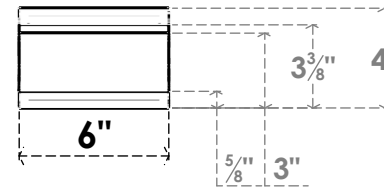

ITEM NUMBER: BRCPC060X32000X04000OLY

6"W X 32"D X 4"H OLYMPIC ARCHITECTURAL GRADE PVC CLOSED KNEE BRACE

SIDE PROFILE

FRONT PROFILE

ISOMETRIC

EKENA MILLWORK
2300 WEST MAIN ST.
CLARKSVILLE, TX 75426
TOLL FREE: 866-607-0453
WWW.EKENAMILLWORK.COM